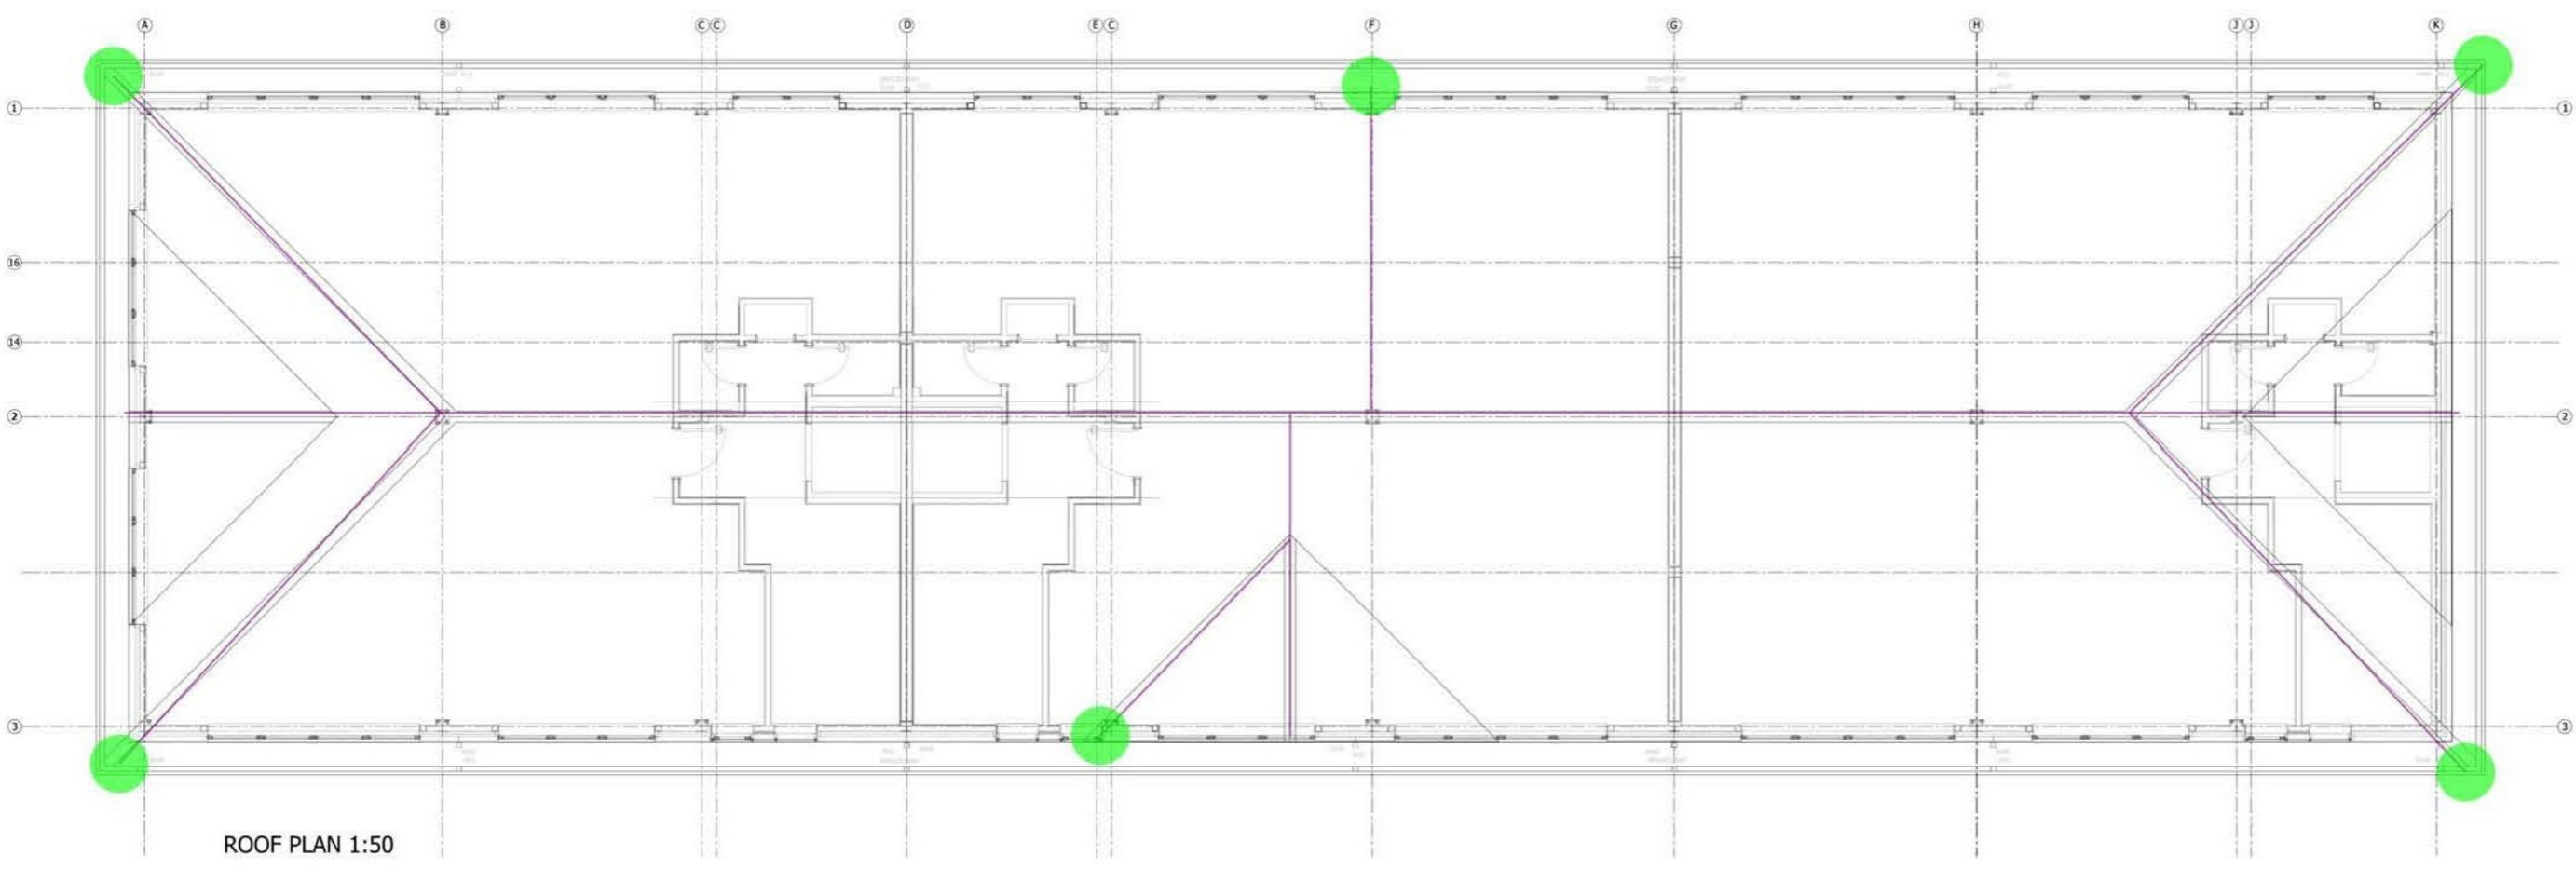

Legend:

———— 25x3mm Ali tape

● Earth Termination

ROOF PLAN 1:50

Block B Southern Gate, Southern Sidings, Chichester

LPS Layout