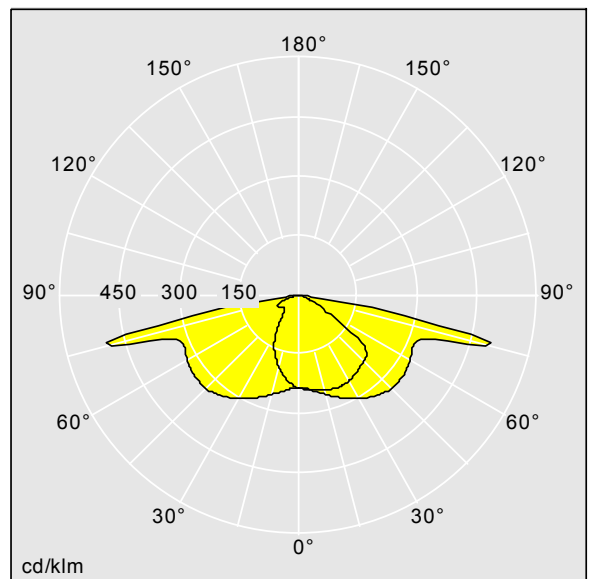

R2L2

THORN

96268436 R2L2 S 24L35 WS 740 CL1

LED 28W R2L2_24L35WS4K		IP66 IK08		CE	T _a 50
------------------------	--	-----------	--	----	-------------------

R2L2

A small size LED road lighting lantern with 24 LEDs driven at 350mA with Wide Street optic. Electronic, fixed output control gear. Class I electrical, IP66, IK08. Housing: die-cast aluminium, powder coated textured light grey. Diffuser: tempered flat glass. Screws: stainless steel, Ecolubric® treated. Post top (Ø60/76mm, tilted 0°/5°/10°) or lateral (Ø34/42/49/60mm, tilted 0°/-5°/-10°/-15°) mounting. Complete with 4000K LED.

Dimensions: 655 x 362 x 155 mm
Total power: 28 W
Weight: 9.54 kg
Scx: 0.05 m²

TLG_R2L2_F_SPDB.jpg

TLG_R2L2_M_LDS.wmf

TLLA_RS24L35WS4KG33_DC.ltd

Lamp position: STD - standard
Light Source: LED
Luminaire luminous flux*: 3280 lm
Luminaire efficacy*: 117 lm/W
Lamp efficacy: 117 lm/W
Colour Rendering Index min.: 70
LOR: 1,00 ULOR: 0,00 DLOR: 1,00