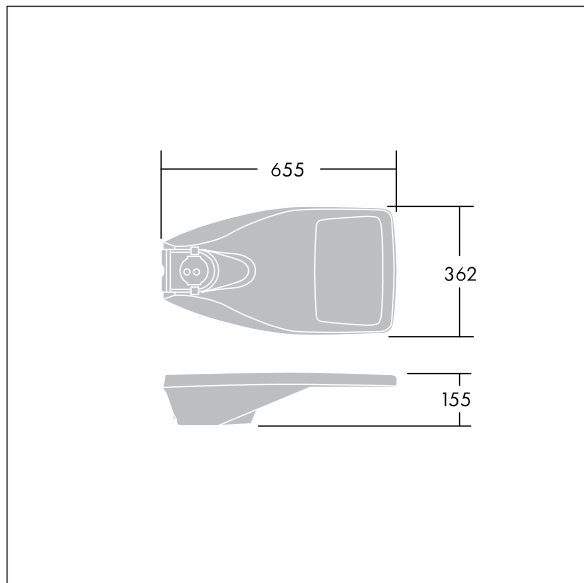

R2L2

THORN

96268436 R2L2 S 24L35 WS 740 CL1

LED 28W R2L2_24L35WS4K		IP66 IK08		CE	T _a 50
------------------------	--	-----------	--	----	-------------------

R2L2

A small size LED road lighting lantern with 24 LEDs driven at 350mA with Wide Street optic. Electronic, fixed output control gear. Class I electrical, IP66, IK08. Housing: die-cast aluminium, powder coated textured light grey. Diffuser: tempered flat glass. Screws: stainless steel, Ecolubric® treated. Post top (Ø60/76mm, tilted 0°/5°/10°) or lateral (Ø34/42/49/60mm, tilted 0°/-5°/-10°/-15°) mounting. Complete with 4000K LED.

Dimensions: 655 x 362 x 155 mm
Total power: 28 W
Weight: 9.54 kg
Scx: 0.05 m²

TLG_R2L2_F_SPDB.jpg

TLG_R2L2_M_LDS.wmf

TLLA_RS24L35WS4KG33_DC.ltd

Lamp position: STD - standard
Light Source: LED
Luminaire luminous flux*: 3280 lm
Luminaire efficacy*: 117 lm/W
Lamp efficacy: 117 lm/W
Colour Rendering Index min.: 70
LOR: 1,00 ULOR: 0,00 DLOR: 1,00