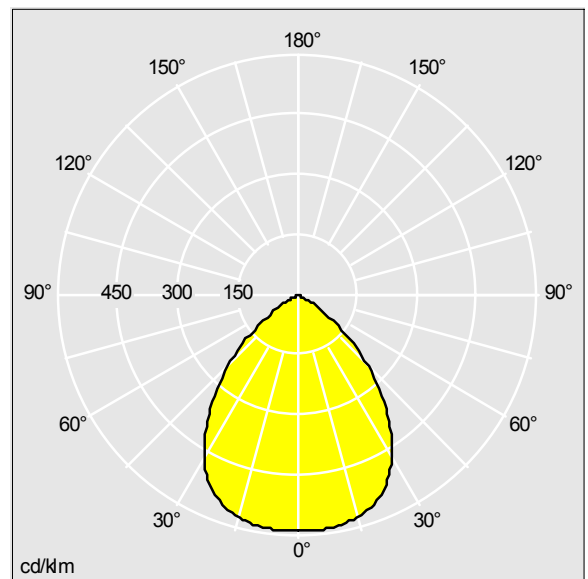

Chalice

THORN

96629020 CHAL 200 LED1400-840 HF RSB

LED 13W CHAL_1440				IK03		CE	850 °C	T _a 25	
-------------------	--	--	--	------	--	----	--------	-------------------	--

Chalice

A recessed LED downlight. Remote fixed output control gear. IP54 (IP20 from above), Class II electrical (this product is not earthed), UGR<22. Body: aluminium, painted white (RAL 9016). Reflector: satinbrite. Suitable for mounting in ceiling thicknesses of 1-40mm in a Ø200mm cut-out. Complete with 4000K LED.

Dimensions: Ø220 x 94 mm
Total power: 13.2 W
Luminaire luminous flux: 1440 lm
Luminaire efficacy: 109 lm/W
Weight: 0.76 kg

TLG_CHLC_F_PDB.jpg

TLG_CHLC_M_200MB.wmf

TLG_SP_0042143.ltd

Lamp position: STD - standard
Light Source: LED
Luminaire luminous flux*: 1440 lm
Luminaire efficacy*: 109 lm/W
Lamp efficacy: 109 lm/W
Colour Rendering Index min.: 80
Correlated colour temperature*: 4000 Kelvin