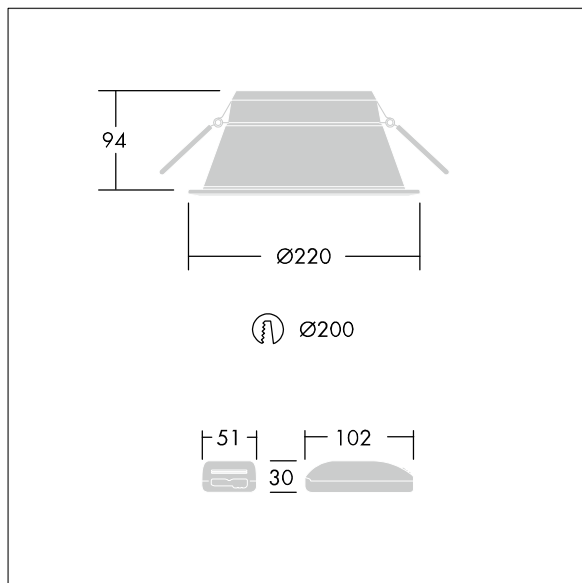

Chalice

THORN

96629020 CHAL 200 LED1400-840 HF RSB

LED 13W CHAL_1440				IK03		CE	850 °C	T _a 25	
-------------------	--	--	--	------	--	----	--------	-------------------	--

Chalice

A recessed LED downlight. Remote fixed output control gear. IP54 (IP20 from above), Class II electrical (this product is not earthed), UGR<22. Body: aluminium, painted white (RAL 9016). Reflector: satinbrite. Suitable for mounting in ceiling thicknesses of 1-40mm in a Ø200mm cut-out. Complete with 4000K LED.

Dimensions: Ø220 x 94 mm
Total power: 13.2 W
Luminaire luminous flux: 1440 lm
Luminaire efficacy: 109 lm/W
Weight: 0.76 kg

TLG_CHLC_F_PDB.jpg

TLG_CHLC_M_200MB.wmf

TLG_SP_0042143.ltd

Lamp position: STD - standard
Light Source: LED
Luminaire luminous flux*: 1440 lm
Luminaire efficacy*: 109 lm/W
Lamp efficacy: 109 lm/W
Colour Rendering Index min.: 80
Correlated colour temperature*: 4000 Kelvin