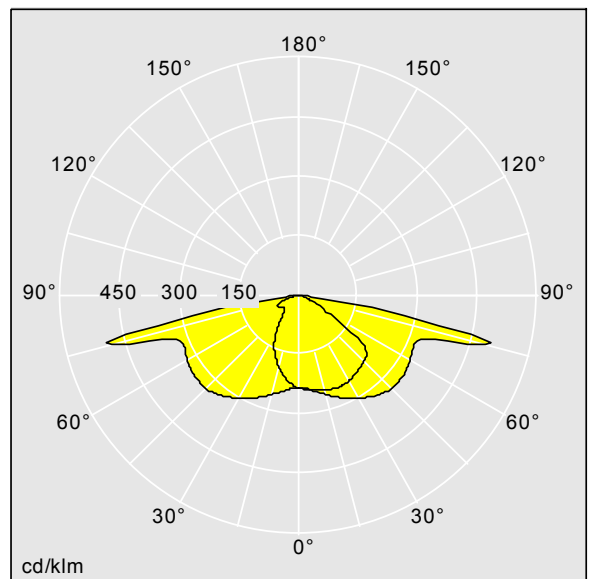

R2L2

THORN

96268446 R2L2 S 24L50 WS 740 CL1

LED 37W R2L2_24L50WS4K		IP66 IK08		CE	T _a 50
------------------------	--	-----------	--	----	-------------------

R2L2

A small size LED road lighting lantern with 24 LEDs driven at 500mA with Wide Street optic. Electronic, fixed output control gear. Class I electrical, IP66, IK08. Housing: die-cast aluminium, powder coated textured light grey. Diffuser: tempered flat glass. Screws: stainless steel, Ecolubric® treated. Post top (Ø60/76mm, tilted 0°/5°/10°) or lateral (Ø34/42/49/60mm, tilted 0°/-5°/-10°/-15°) mounting. Complete with 4000K LED.

Dimensions: 655 x 362 x 155 mm
Total power: 37 W
Weight: 9.54 kg
Scx: 0.05 m²

TLG_R2L2_F_SPDB.jpg

TLG_R2L2_M_LDS.wmf

TLLA_RS24L50WS4KG33_DC.ltd

Lamp position: STD - standard
Light Source: LED
Luminaire luminous flux*: 4322 lm
Luminaire efficacy*: 117 lm/W
Lamp efficacy: 117 lm/W
Colour Rendering Index min.: 70
LOR: 1,00 ULOR: 0,00 DLOR: 1,00