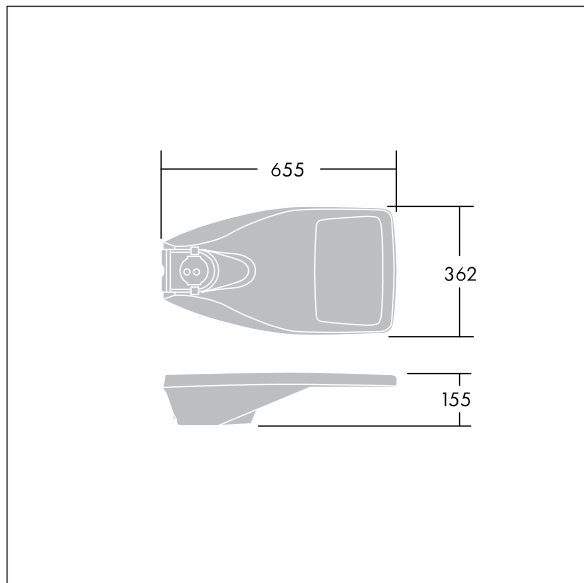

R2L2

THORN

96268446 R2L2 S 24L50 WS 740 CL1

LED 37W R2L2_24L50WS4K		IP66 IK08		CE	T _a 50
------------------------	--	-----------	--	----	-------------------

R2L2

A small size LED road lighting lantern with 24 LEDs driven at 500mA with Wide Street optic. Electronic, fixed output control gear. Class I electrical, IP66, IK08. Housing: die-cast aluminium, powder coated textured light grey. Diffuser: tempered flat glass. Screws: stainless steel, Ecolubric® treated. Post top (Ø60/76mm, tilted 0°/5°/10°) or lateral (Ø34/42/49/60mm, tilted 0°/-5°/-10°/-15°) mounting. Complete with 4000K LED.

Dimensions: 655 x 362 x 155 mm
Total power: 37 W
Weight: 9.54 kg
Scx: 0.05 m²

TLG_R2L2_F_SPDB.jpg

TLG_R2L2_M_LDS.wmf

TLLA_RS24L50WS4KG33_DC.ltd

Lamp position: STD - standard
Light Source: LED
Luminaire luminous flux*: 4322 lm
Luminaire efficacy*: 117 lm/W
Lamp efficacy: 117 lm/W
Colour Rendering Index min.: 70
LOR: 1,00 ULOR: 0,00 DLOR: 1,00