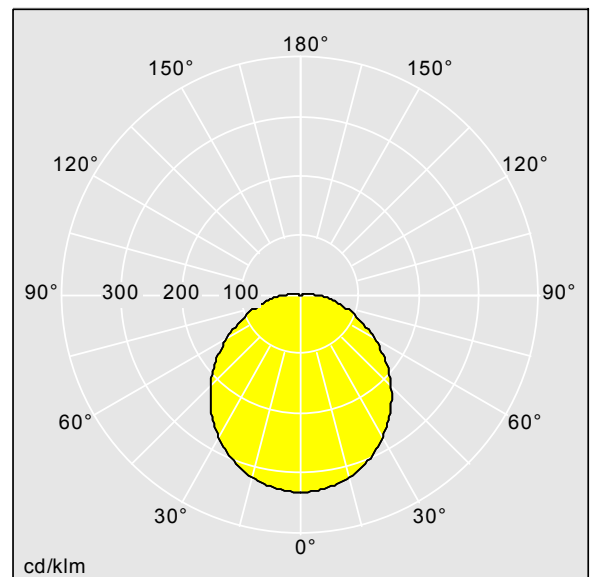

96642698 NOVALINE LED2500-840 HF E3 WH

LED	22W LED_NOVN_2500_4K	IP40	IK02			850°C	T _a 0 +30
-----	----------------------	------	------	--	--	-------	-------------------------

Novaline

A round bulkhead LED luminaire. Electronic, fixed output control gear with 3 hour, manual test, emergency lighting circuit. Body and bezel: white finish, spun aluminium. Diffuser: opal polycarbonate. Class I electrical, IP40. Complete with 4000K LED.

Dimensions: Ø455 x 105 mm
 Total power: 22.5 W
 Luminaire luminous flux: 2500 lm
 Luminaire efficacy: 111 lm/W
 Weight: 2.39 kg

TLG_NOVN_F_1000LEDWALLPDB.jpg

TLG_NOVN_M_LED2.wmf

TLG_SP_0042293.ltd

Lamp position: STD - standard
 Light Source: LED
 Luminaire luminous flux*: 2500 lm
 Total emergency luminous flux: 200 lm
 Luminaire efficacy*: 111 lm/W
 Lamp efficacy: 111 lm/W
 Colour Rendering Index min.: 80
 Correlated colour temperature*: 4000 Kelvin