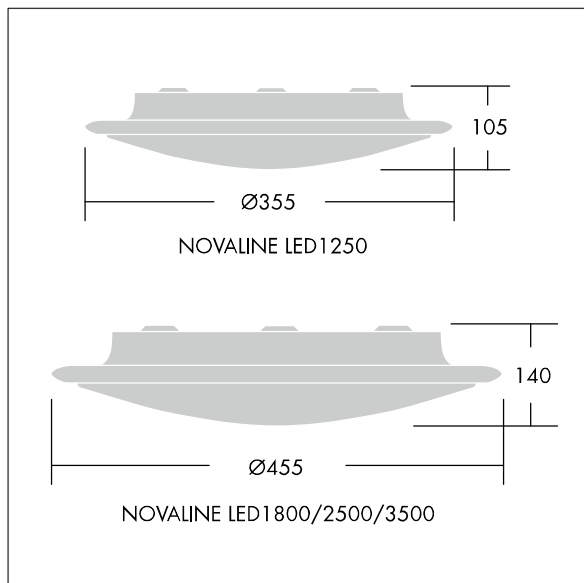

96642698 NOVALINE LED2500-840 HF E3 WH

LED	22W LED_NOVN_2500_4K	IP40	IK02			850°C	T _a 0 +30
-----	----------------------	------	------	--	--	-------	-------------------------

Novaline

A round bulkhead LED luminaire. Electronic, fixed output control gear with 3 hour, manual test, emergency lighting circuit. Body and bezel: white finish, spun aluminium. Diffuser: opal polycarbonate. Class I electrical, IP40. Complete with 4000K LED.

Dimensions: Ø455 x 105 mm
 Total power: 22.5 W
 Luminaire luminous flux: 2500 lm
 Luminaire efficacy: 111 lm/W
 Weight: 2.39 kg

TLG_NOVN_F_1000LEDWALLPDB.jpg

TLG_NOVN_M_LED2.wmf

TLG_SP_0042293.ltd

Lamp position: STD - standard
 Light Source: LED
 Luminaire luminous flux*: 2500 lm
 Total emergency luminous flux: 200 lm
 Luminaire efficacy*: 111 lm/W
 Lamp efficacy: 111 lm/W
 Colour Rendering Index min.: 80
 Correlated colour temperature*: 4000 Kelvin